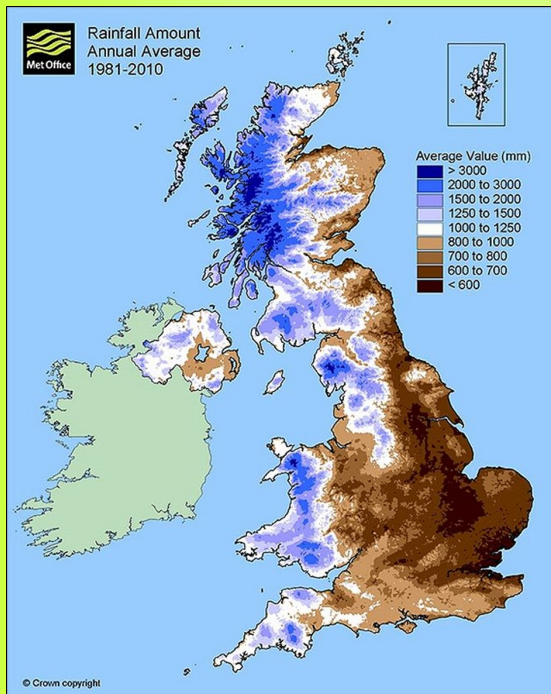

The Most Valuable Thing In The World – Year 3 – Spring 2

Average Rainfall for the UK

Ordnance Survey Map Symbols

Vocabulary

1	Cholera	An infection of the intestine that cause diarrhoea
2	Reservoir	A large artificial lake used as a supply of water.
3	Birmingham	The second largest city in England located in the midlands.
4	Political Map	A map showing countries states and town often if lots of different colours.
5	Population	All the people that live in a particular area.
6	Wales	A country which makes up the United Kingdom
7	Valleys	A low area of land between two mountains or hills.
8	Conserve	To protect something from harm or destruction